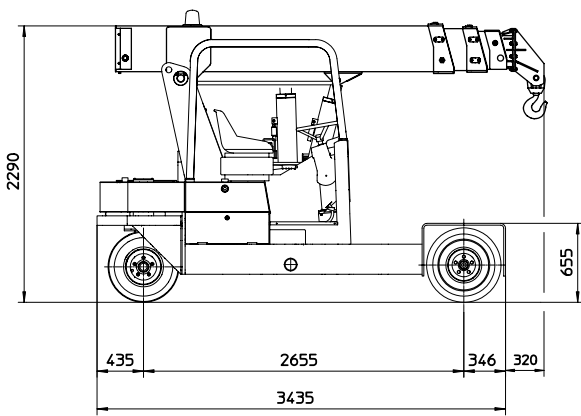

Valla S.p.A.

Via Piacenza, 45 - 29010 Calendasco - Piacenza - ITALIA
Tel. 0039 0523 762025 - 762004 - Fax 0039 0523 760531
Internet: www.valla.com - email: info@valla.com