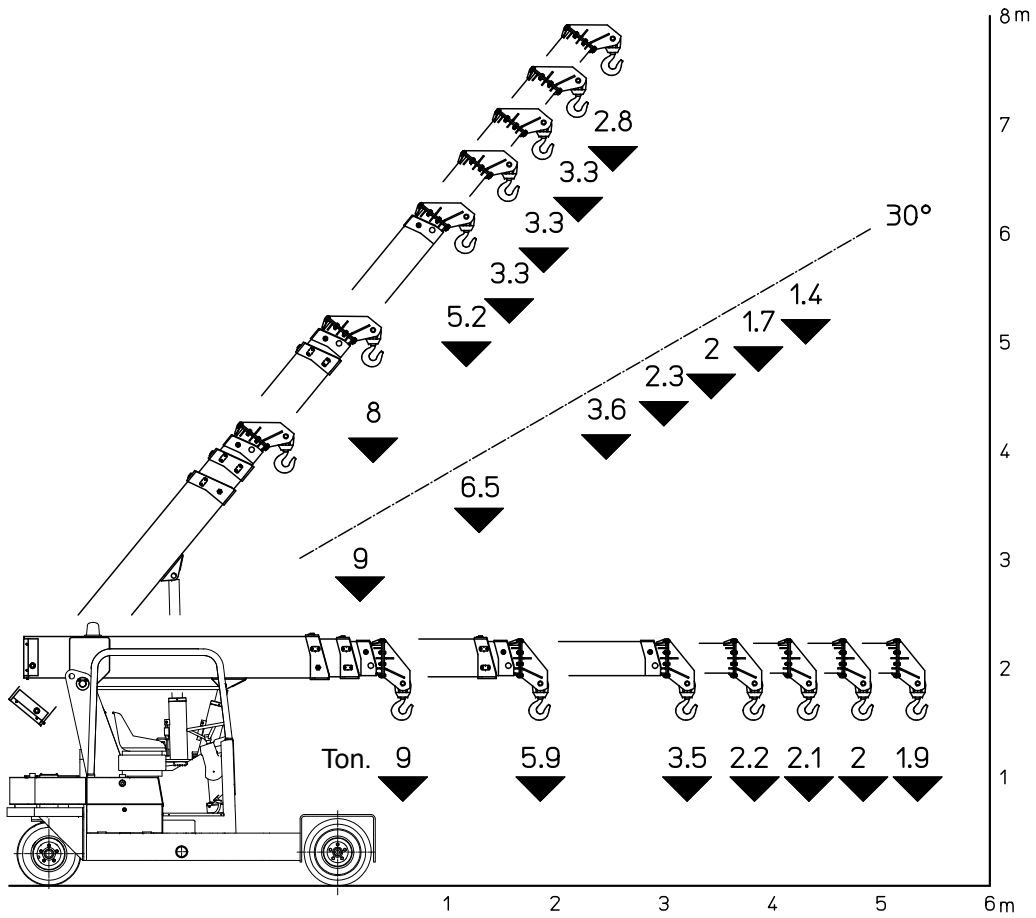

The crane complies with following international standards:

- I.S.P.E.S.L.
- DIN 15018(1,3) - 15019 (1) Class H2 B3
- ANSI - 1994
- 98/37/CE
- 89/336/CEE

VALLA MODEL 90 E